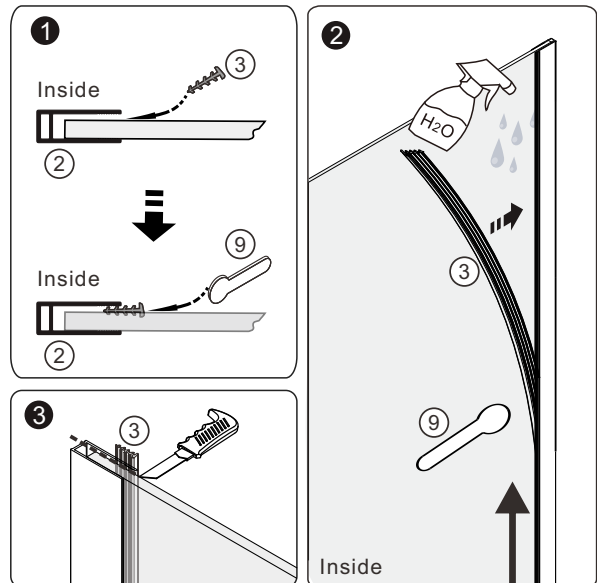

Important information

- Please read these instructions thoroughly and retain for future reference
- Always check for pipes and cables before drilling

CAUTION

- To prevent leaks, silicone must be applied on the outside of the shower and not on the inside
- Read all instruction carefully before starting the installation
- Save this manual for future reference

A 01

Size	X,mm	Size	X,mm
700	675~690	1100	1085~1100
800	775~790	1200	1185~1200
900	875~890	1400	1385~1400
1000	985~1000		

Continue

A 02

Continue

A 03

Continue

A 04

A 05

A 06

Installation

B 01

Size	X,mm
700	690~705
800	790~805
900	890~905
1000	1000~1015
1100	1100~1115
1200	1200~1215
1400	1400~1415

Size	Y,mm
300	300

Continue

B 02