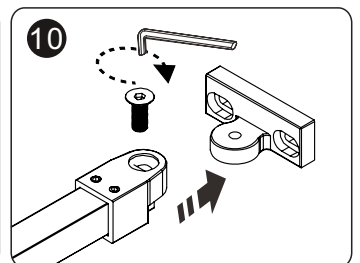

LEVEL

SCREWDR

MALLET

SET SQUARE

PENCIL

DRILL BITS: 1/8", 3/16" ET 1/4"
*MASONRY DRILL BIT

SCREWS

Installation

A 01

Size	X,mm	Size	X,mm
700	675~690	1100	1085~1100
800	775~790	1200	1185~1200
900	875~890	1400	1385~1400
1000	985~1000		

Continue

A 02

Continue

A 03

Continue

A 04

A 05

A 06

Installation

B 01

Size	X,mm
700	690~705
800	790~805
900	890~905
1000	1000~1015
1100	1100~1115
1200	1200~1215
1400	1400~1415

Size	Y,mm
300	300

Continue

B 02