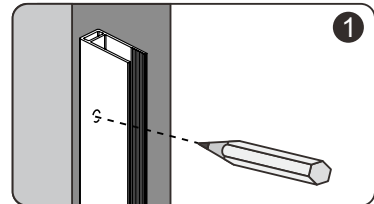

LEVEL

SCREWDR

MALLET

SET SQUARE

PENCIL

DRILL BITS: 1/8", 3/16" ET 1/4"
*MASONRY DRILL BIT

SCREWS

Installation

A 01

Size	X,mm	Size	X,mm
700	675~690	1100	1085~1100
800	775~790	1200	1185~1200
900	875~890	1400	1385~1400
1000	985~1000		

Continue

A 02

Continue

A 03

Continue

A 04