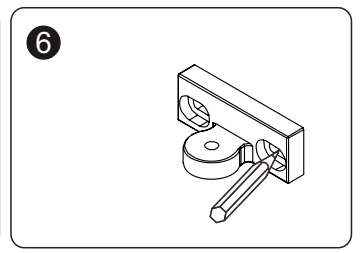

LEVEL

SCREWDR

MALLET

SET SQUARE

PENCIL

DRILL BITS: 1/8", 3/16" ET 1/4"
*MASONRY DRILL BIT

SCREWS

Installation

A 01

Size	X,mm	Size	X,mm
700	675~690	1100	1085~1100
800	775~790	1200	1185~1200
900	875~890	1400	1385~1400
1000	985~1000		

Continue

A 02

Continue

A 03

Continue

A 04

A 05

A 06

Installation

B 01

Size	X,mm
700	690~705
800	790~805
900	890~905
1000	1000~1015
1100	1100~1115
1200	1200~1215
1400	1400~1415

Size	Y,mm
300	300

Continue

B 02