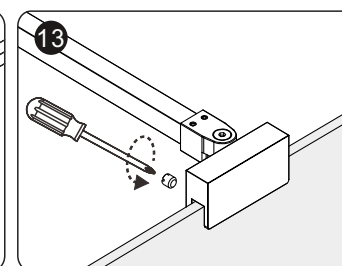

LEVEL

SCREWDR

MALLET

SET SQUARE

PENCIL

DRILL BITS: 1/8", 3/16" ET 1/4"
*MASONRY DRILL BIT

SCREWS

Installation

A 01

Size	X,mm	Size	X,mm
700	675~690	1100	1085~1100
800	775~790	1200	1185~1200
900	875~890	1400	1385~1400
1000	985~1000		

Continue

A 02

Continue

A 03

Continue

A 04

A 05

A 06

Installation

B 01

Size	X,mm
700	690~705
800	790~805
900	890~905
1000	1000~1015
1100	1100~1115
1200	1200~1215
1400	1400~1415

Size	Y,mm
300	300

Continue

B 02