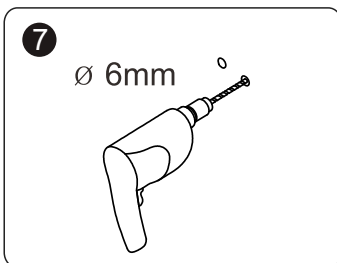

LEVEL

SCREWDR

MALLET

SET SQUARE

PENCIL

DRILL BITS: 1/8", 3/16" ET 1/4"
*MASONRY DRILL BIT

SCREWS

Installation

A 01

Size	X,mm	Size	X,mm
700	675~690	1100	1085~1100
800	775~790	1200	1185~1200
900	875~890	1400	1385~1400
1000	985~1000		

Continue

A 02

Continue

A 03

Continue

A 04

A 05

A 06

Installation

B 01

Size	X,mm
700	690~705
800	790~805
900	890~905
1000	1000~1015
1100	1100~1115
1200	1200~1215
1400	1400~1415

Size	Y,mm
300	300

Continue

B 02