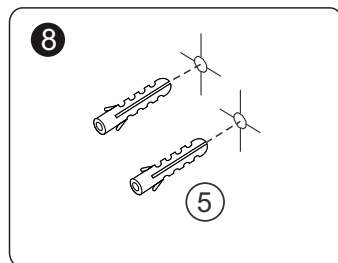

LEVEL

SCREWDR

MALLET

SET SQUARE

PENCIL

DRILL BITS: 1/8", 3/16" ET 1/4"
*MASONRY DRILL BIT

SCREWS

Installation

A 01

Size	X,mm	Size	X,mm
700	675~690	1100	1085~1100
800	775~790	1200	1185~1200
900	875~890	1400	1385~1400
1000	985~1000		

Continue

A 02

Continue

A 03

Continue

A 04

A 05

A 06

Installation

B 01

Size	X,mm
700	690~705
800	790~805
900	890~905
1000	1000~1015
1100	1100~1115
1200	1200~1215
1400	1400~1415

Size	Y,mm
300	300

Continue

B 02