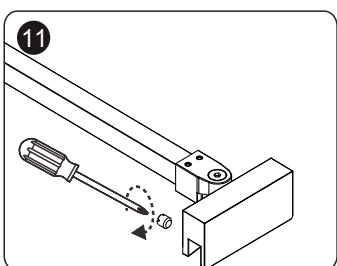

LEVEL

SCREWDR

MALLET

SET SQUARE

PENCIL

DRILL BITS: 1/8", 3/16" ET 1/4"
*MASONRY DRILL BIT

SCREWS

Installation

A 01

Size	X,mm	Size	X,mm
700	675~690	1100	1085~1100
800	775~790	1200	1185~1200
900	875~890	1400	1385~1400
1000	985~1000		

Continue

A 02

Continue

A 03

Continue

A 04

A 05

A 06

Installation

B 01

Size	X,mm
700	690~705
800	790~805
900	890~905
1000	1000~1015
1100	1100~1115
1200	1200~1215
1400	1400~1415

Size	Y,mm
300	300

Continue

B 02