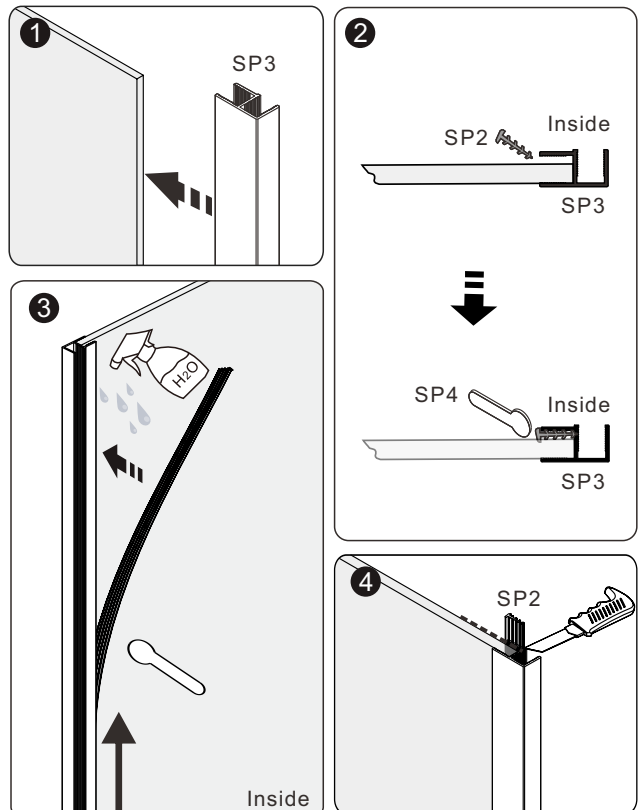

Important information

- Please read these instructions thoroughly and retain for future reference
- Always check for pipes and cables before drilling

CAUTION

- To prevent leaks, silicone must be applied on the outside of the shower and not on the inside
- Read all instruction carefully before starting the installation
- Save this manual for future reference

A 01

Size	X,mm	Size	X,mm
700	675~690	1100	1085~1100
800	775~790	1200	1185~1200
900	875~890	1400	1385~1400
1000	985~1000		

Continue

A 02

Continue

A 03

Continue

A 04

A 05

A 06

Installation

B 01

Size	X,mm
700	690~705
800	790~805
900	890~905
1000	1000~1015
1100	1100~1115
1200	1200~1215
1400	1400~1415

Size	Y,mm
300	300

Continue

B 02