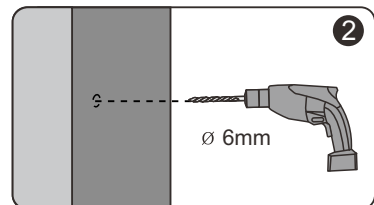

LEVEL

SCREWDR

MALLET

SET SQUARE

PENCIL

DRILL BITS: 1/8", 3/16" ET 1/4"
*MASONRY DRILL BIT

SCREWS

Installation

A 01

Size	X,mm	Size	X,mm
700	675~690	1100	1085~1100
800	775~790	1200	1185~1200
900	875~890	1400	1385~1400
1000	985~1000		

Continue

A 02

Continue

A 03

Continue

A 04