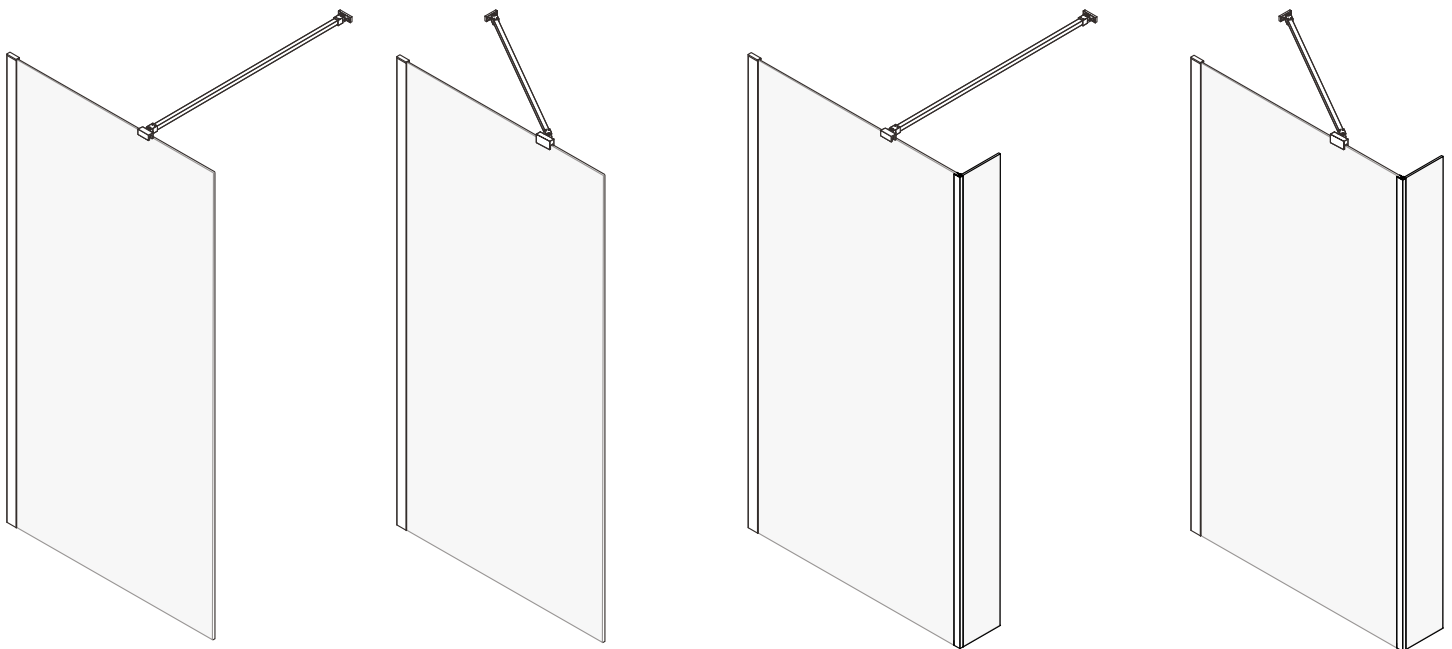

USER MANUAL

Thank you for choosing Better Bathrooms.
Please read this manual before installing your product
and keep for future reference.

**better
bathrooms**

PRODUCT NAME- CORVUS FRAMELESS WET ROOM PANEL

PRODUCT CODE-BEBA_26079~BEBA_26092 BEBA_27452~BEBA_27453

CORBB800 CORBB900 CORBB1000 CORBB1200

- **Multi-person assembly**
- **Tools required**
- **We always recommend using professional tradespeople to install your product**