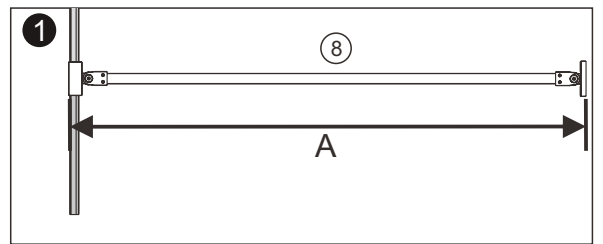

LEVEL

SCREWDR

MALLET

SET SQUARE

PENCIL

DRILL BITS: 1/8", 3/16" ET 1/4"
*MASONRY DRILL BIT

SCREWS

Installation

A 01

Size	X,mm	Size	X,mm
700	675~690	1100	1085~1100
800	775~790	1200	1185~1200
900	875~890	1400	1385~1400
1000	985~1000		

Continue

A 02

Continue

A 03

Continue

A 04

A 05

A 06

Installation

B 01

Size	X,mm
700	690~705
800	790~805
900	890~905
1000	1000~1015
1100	1100~1115
1200	1200~1215
1400	1400~1415

Size	Y,mm
300	300

Continue

B 02