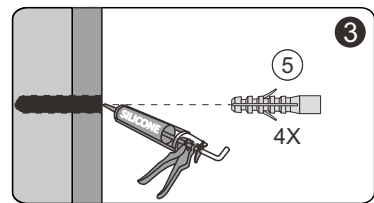

Continue

A 02