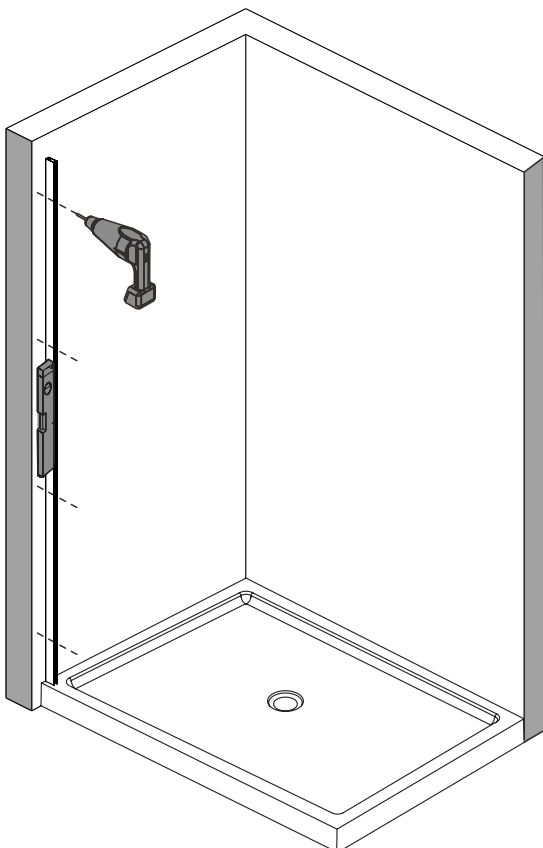

LEVEL

SCREWDR

MALLET

SET SQUARE

PENCIL

DRILL BITS: 1/8", 3/16" ET 1/4"
*MASONRY DRILL BIT

SCREWS

Installation

A 01

Size	X,mm	Size	X,mm
700	675~690	1100	1085~1100
800	775~790	1200	1185~1200
900	875~890	1400	1385~1400
1000	985~1000		

Continue

A 02

Continue

A 03

Continue

A 04