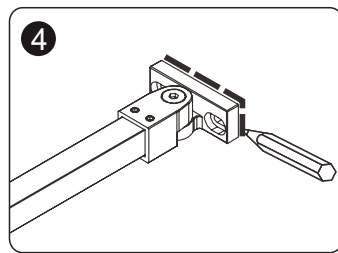

LEVEL

SCREWDR

MALLET

SET SQUARE

PENCIL

DRILL BITS: 1/8", 3/16" ET 1/4"
*MASONRY DRILL BIT

SCREWS

Installation

A 01

Size	X,mm	Size	X,mm
700	675~690	1100	1085~1100
800	775~790	1200	1185~1200
900	875~890	1400	1385~1400
1000	985~1000		

Continue

A 02

Continue

A 03

Continue

A 04

A 05

A 06

Installation

B 01

Size	X,mm
700	690~705
800	790~805
900	890~905
1000	1000~1015
1100	1100~1115
1200	1200~1215
1400	1400~1415

Size	Y,mm
300	300

Continue

B 02