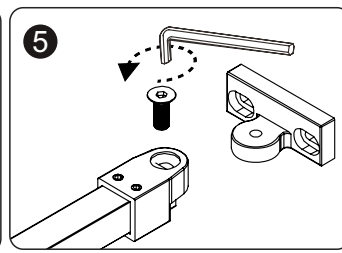

LEVEL

SCREWDR

MALLET

SET SQUARE

PENCIL

DRILL BITS: 1/8", 3/16" ET 1/4"
*MASONRY DRILL BIT

SCREWS

Installation

A 01

Size	X,mm	Size	X,mm
700	675~690	1100	1085~1100
800	775~790	1200	1185~1200
900	875~890	1400	1385~1400
1000	985~1000		

Continue

A 02

Continue

A 03

Continue

A 04

A 05

A 06

Installation

B 01

Size	X,mm
700	690~705
800	790~805
900	890~905
1000	1000~1015
1100	1100~1115
1200	1200~1215
1400	1400~1415

Size	Y,mm
300	300

Continue

B 02