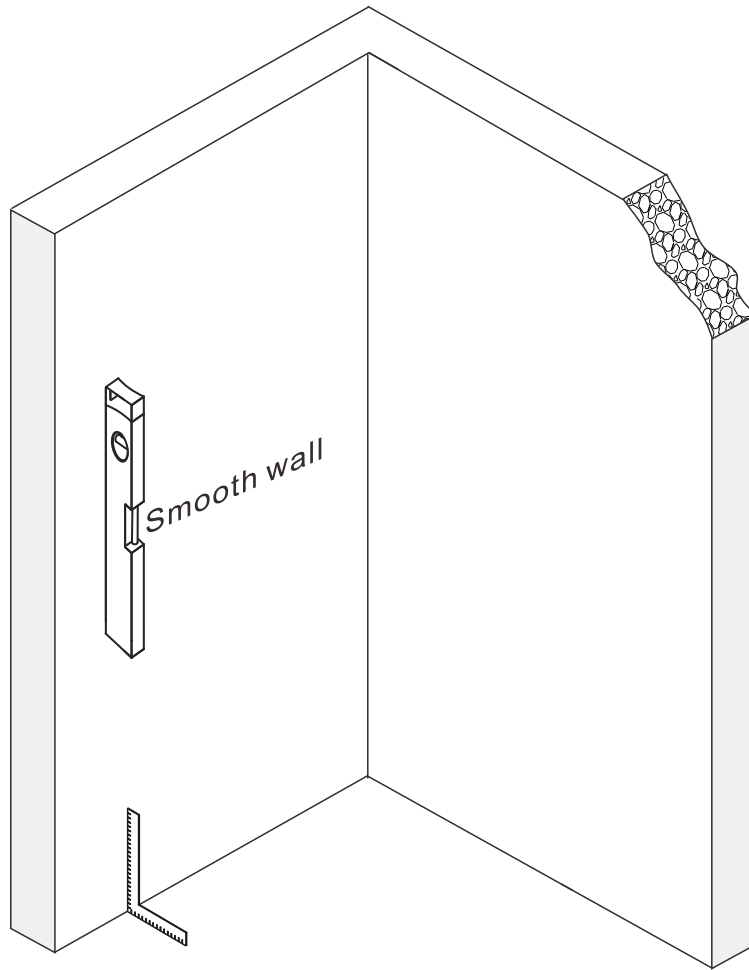

Preparation

Tools required