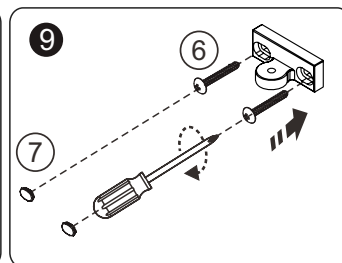

LEVEL

SCREWDR

MALLET

SET SQUARE

PENCIL

DRILL BITS: 1/8", 3/16" ET 1/4"
*MASONRY DRILL BIT

SCREWS

Installation

A 01

Size	X,mm	Size	X,mm
700	675~690	1100	1085~1100
800	775~790	1200	1185~1200
900	875~890	1400	1385~1400
1000	985~1000		

Continue

A 02

Continue

A 03

Continue

A 04

A 05

A 06

Installation

B 01

Size	X,mm
700	690~705
800	790~805
900	890~905
1000	1000~1015
1100	1100~1115
1200	1200~1215
1400	1400~1415

Size	Y,mm
300	300

Continue

B 02