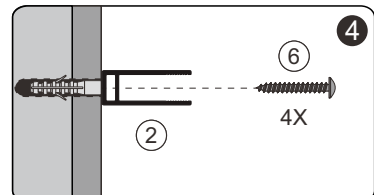

LEVEL

SCREWDR

MALLET

SET SQUARE

PENCIL

DRILL BITS: 1/8", 3/16" ET 1/4"
*MASONRY DRILL BIT

SCREWS

Installation

A 01

Size	X,mm	Size	X,mm
700	675~690	1100	1085~1100
800	775~790	1200	1185~1200
900	875~890	1400	1385~1400
1000	985~1000		

Continue

A 02

Continue

A 03

Continue

A 04