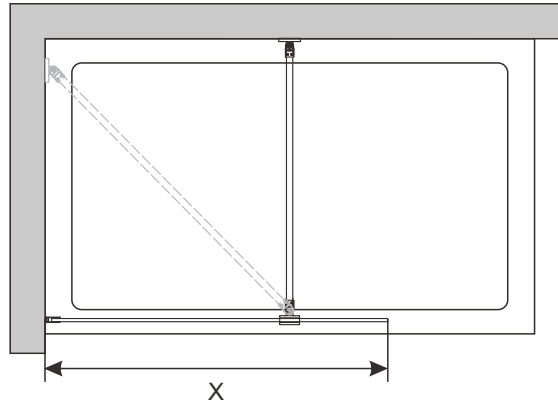

LEVEL

SCREWDR

MALLET

SET SQUARE

PENCIL

DRILL BITS: 1/8", 3/16" ET 1/4"
*MASONRY DRILL BIT

SCREWS

Installation

A 01

Size	X,mm	Size	X,mm
700	675~690	1100	1085~1100
800	775~790	1200	1185~1200
900	875~890	1400	1385~1400
1000	985~1000		

Continue

A 02

Continue

A 03

Continue

A 04

A 05

A 06

Installation

B 01

Size	X,mm
700	690~705
800	790~805
900	890~905
1000	1000~1015
1100	1100~1115
1200	1200~1215
1400	1400~1415

Size	Y,mm
300	300

Continue

B 02