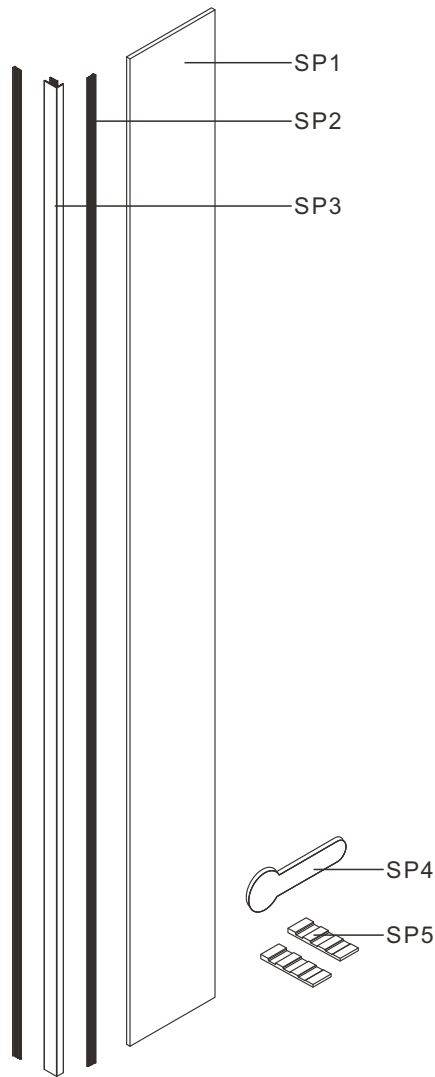

Contents

- PART LIST----- PAGE 04-05
- PREPARATION & TOOL REQUIRED----- PAGE 06
- INSTALLATION----- PAGE 07
- CONTINUE----- PAGE 08

PARTS LIST

NO	Qty	Description	NO	Qty	Description
1	1	Cover Cap	7	2	Screw cap
2	1	Wall Channel	8	1	Bracing bar
3	1	Squeeze gasket	9	1	Squeeze gasket tool
4	1	Glass Screen	10	2	Glass Wedge
5	6	Wall Plug	11	2	Allen key
6	6	Screw ST4X40			

PARTS LIST

NO	Qty	Description
1	1	Glass Screen
2	2	Squeeze gasket
3	1	Corner profile
4	1	Squeeze gasket tool
5	2	Glass Wedge

Preparation

Tools required

DRILL

MEASURING TAPE

SILICONE

PRECISION KNIFE

A 01

Size	X,mm	Size	X,mm
700	675~690	1100	1085~1100
800	775~790	1200	1185~1200
900	875~890	1400	1385~1400
1000	985~1000		

Continue

A 02

Continue

A 03

Continue

A 04

A 05

A 06

Installation

B 01

Size	X,mm
700	690~705
800	790~805
900	890~905
1000	1000~1015
1100	1100~1115
1200	1200~1215
1400	1400~1415

Size	Y,mm
300	300

Continue

B 02